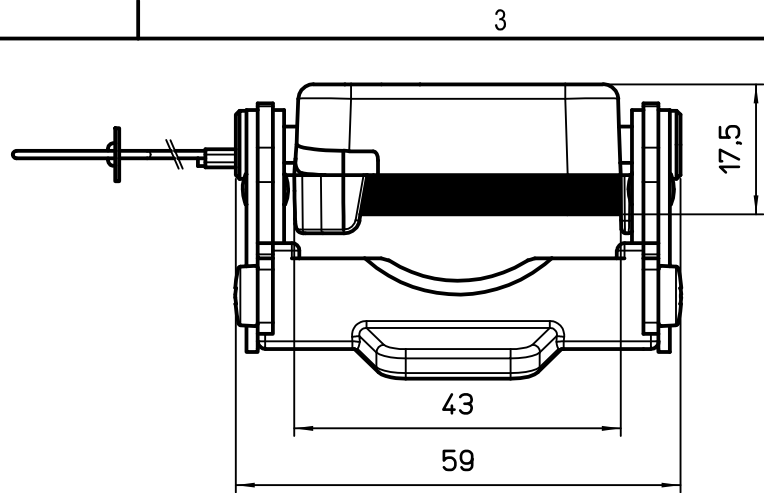

Diritti riservati All rights reserved

REV.	DATE	SIGNATURE		
 Dimensions in mm		Simplified representation with dimensions without tolerance		
Original Size A4		CHCR 16 G		Scale 1:1 
Date 13/09/22		Cover with 2 levers and gasket, size "77.27", 180 °C		
Sign. S.Diasparra				