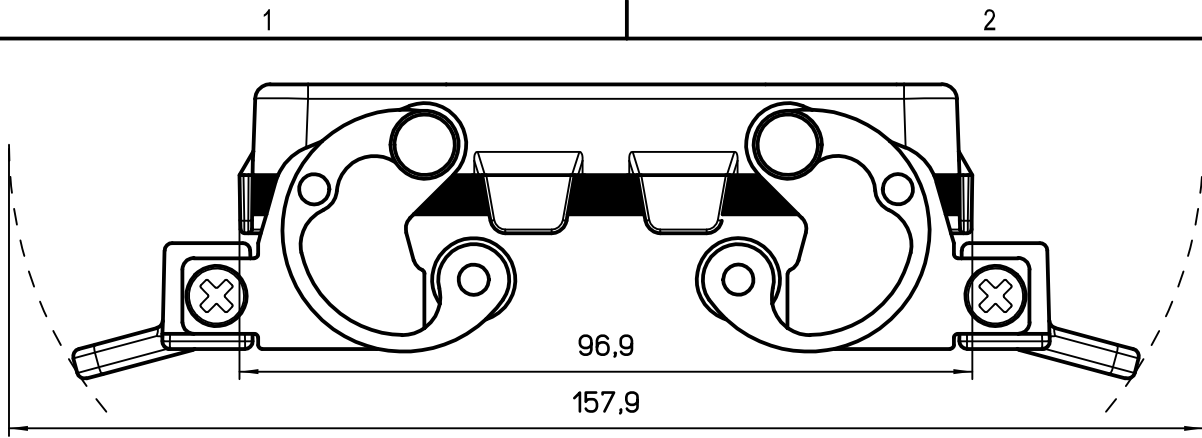

Diritti riservati All rights reserved

REV.	DATE	SIGNATURE		
 Dimensions in mm		Simplified representation with dimensions without tolerance		
Original Size A4		CHCR 16 G		Scale 1:1 
Date 13/09/22		Cover with 2 levers and gasket, size "77.27", 180 °C		
Sign. S.Diasparra				